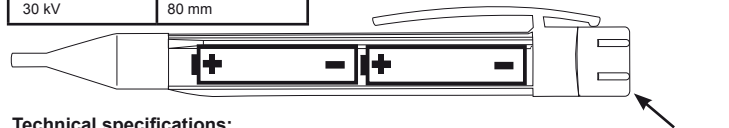

Operating instructions:

To ensure correct operation before using the Tens/ON, check on a known live condition first. Replace weak batteries immediately!

The Simco-Ion Tens/ON can be used to check AC/DC Simco-Ion discharging and charging equipment. Tens/ON indicates whether a high voltage is present on the ionising emitters or charging points. It is possible to test anti static bars as well as charging bars.

Test method

Hold the Tens/ON at a distance from the ionising points / emitters. If a high voltage is present, a red indicator in the plastic tip will illuminate. To get an indication of proper functioning of the Simco-Ion equipment all the emitters should be checked.

188 mm

Technical specifications:

Power: 2 size AAA replacable batteries 1,5 volts.
 Measurement category: CAT I, please refer to the table above
 Weight: 40 grams
 Dimensions: Length 148 mm, diameter maximum 17 mm
 Material: Radilon-S HS(a), BE 170MO IP64
 Operating temperature: -10°C - +50°C